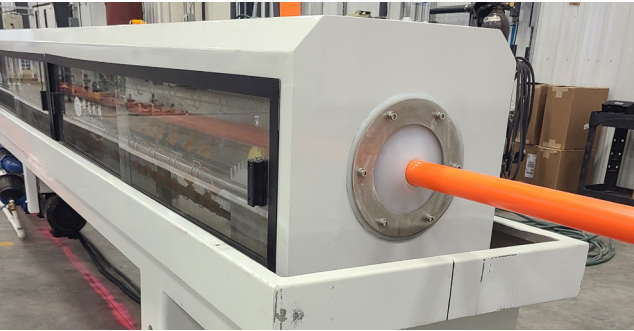

Conduit

Across industry markets, for over 60 years, Viaflex has offered high-quality products. Our team of experts have a knack for identifying the products, systems, and services best suited for unique demands and projects.

Conduit Specifications

Wall types

- SDR 11, SDR 13.5, SCH 40

Sizes

- ¾", 1 ¼", 2"

Colors

- Red, Green, Blue, Gray, and Orange

Product customization

- Custom color options available
- Smoothwall or ribbed
- Printing
- Pull tape

Viaflex facility facts:

- Over 120 million feet of conduit will be produced per year
- Full scale, six lines running 24/7
- Conduit made with premium grade resin for superior quality and integrity
- Geographically located in the middle of the United States