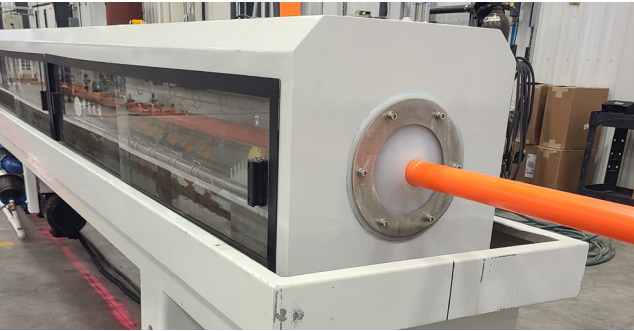

Conduit

Across industry markets, for over 60 years, Viaflex has offered high-quality products. Our team of experts have a knack for identifying the products, systems, and services best suited for unique demands and projects.

Conduit Specifications

Wall types

- SDR 11, SDR 13.5, SCH 40

Sizes

- 3/4", 1", 1 1/4", 1 1/2", and 2"

Colors

- Red, Green, Blue, Gray, and Orange

Product customization

- Custom color options available
- Smoothwall or ribbed
- Printing
- Pull tape

Viaflex facility facts:

- Over 80 million feet of conduit available for production annually
- Full scale, six lines running 24/7
- Conduit made with premium grade resin for superior quality and integrity
- Geographically located in the middle of the United States